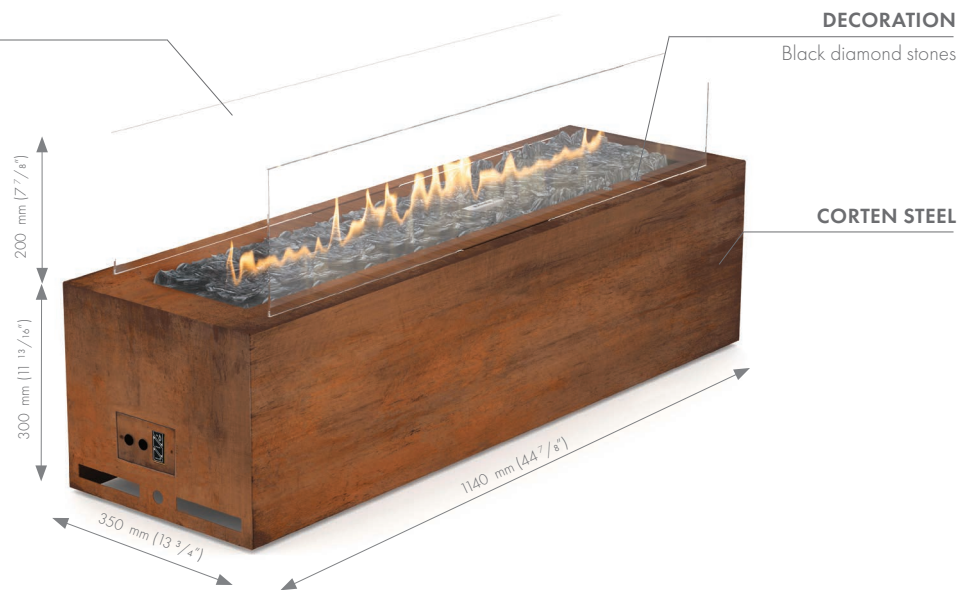

GALIO CORTEN

Gas Technology

PROTECTIVE GLASS

DECORATION

Black diamond stones

CONTROL OPTIONS

STANDARD

OPTIONAL

COMPATIBLE

Custom shape

Smooth flame height regulation

Thermocouple

	GALIO CORTEN MANUAL (LPG)	GALIO CORTEN AUTOMATIC (NATURAL GAS/LPG)
	(LPG) max. 12.0 kW 40 946 BTU/h	(NG) max. 9.4 kW 32 074 BTU/h (LPG) max. 11.8 kW 40 263 BTU/h
	(LPG) max. 1.06 kg/h 2.33 lbs/h	(NG) max. 1.0 m ³ /h 35.3 ft ³ /h (LPG) max. 0.93 kg/h 2.05 lbs/h
	(LPG) 37 mbar 11"wc	(NG) 20 mbar 7"wc (LPG) 37 mbar 11"wc
	31.0 kg / 68.3 lbs	31.0 kg / 68.3 lbs