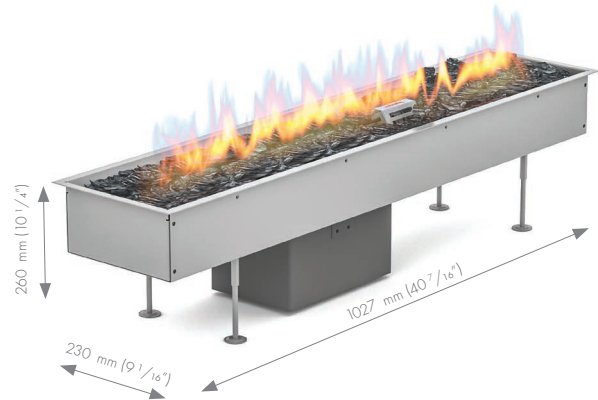

## CONTROL OPTIONS

STANDARD

OPTIONAL

COMPATIBLE

## DECORATION

Black diamond stones

Custom shape

Smooth flame height regulation

Thermocouple

Easy to install

	GALIO INSERT MANUAL (LPG)	GALIO INSERT AUTOMATIC (NATURAL GAS/LPG)
	(LPG) max. 12.0 kW   40 946 BTU/h	(NG) max. 9.4 kW   32 074 BTU/h (LPG) max. 11.8 kW   40 263 BTU/h
	(LPG) max. 1.06 kg/h   2.33 lbs/h	(NG) max. 1.0 m <sup>3</sup> /h   35.3 ft <sup>3</sup> /h (LPG) max. 0.93 kg/h   2.05 lbs/h
	(LPG) 37 mbar   11"wc	(NG) 20 mbar   7"wc (LPG) 37 mbar   11"wc
	13.0 kg / 28.7 lbs	21.0 kg / 46.3 lbs