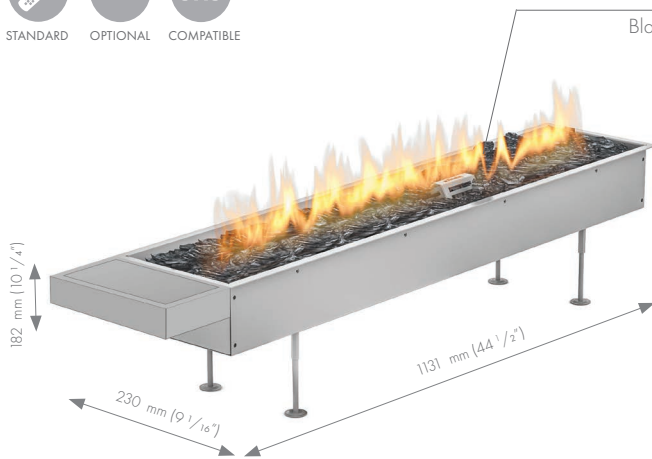

## CONTROL OPTIONS

STANDARD

OPTIONAL

COMPATIBLE

## DECORATION

Black diamond stones

Custom shape

Smooth flame height regulation

Thermocouple

Easy to install

	GALIO INSERT MANUAL (LPG)	GALIO INSERT AUTOMATIC (NATURAL GAS/LPG)
	(LPG) max. 12.0 kW   40 946 BTU/h	(NG) max. 9.4 kW   32 074 BTU/h (LPG) max. 11.8 kW   40 263 BTU/h
	(LPG) max. 1.06 kg/h   2.33 lbs/h	(NG) max. 1.0 m <sup>3</sup> /h   35.3 ft <sup>3</sup> /h (LPG) max. 0.93 kg/h   2.05 lbs/h
	(LPG) 37 mbar   11"wc	(NG) 20 mbar   7"wc (LPG) 37 mbar   11"wc
	13.0 kg / 28.7 lbs	21.0 kg / 46.3 lbs